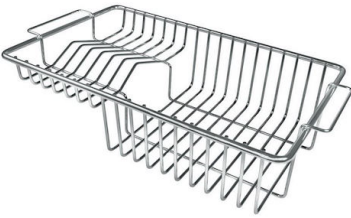

Drainer No

Width 44 cm

Bowl dimension 365x350mm

Number of bowls 1 bowl

Waste fitting 3,5" drain

FEATURES

Deep bowls This bowls reach an important depth, over 20 cm, thanks to the advanced production technology, that can be offer great capiciency and practicity in all the washing operations.

High thickness 1mm thick steel. A significant thickness, which guarantees the maximum sturdiness and durability.

Perimetral overflow The overflow is always a security on the Foster sinks that prevents the overflow of water in case of oversights. The perimeter drain solution improves aesthetics thanks to its square and essential shape.

Small radius Bowls with squared shapes with a modern design and an increased capacity, for a minimal aesthetics connected with an extreme practicity.

TECHNICAL DATA

GALLERY

OPTIONAL ACCESSORIES

GRILLE PORTE ASSIETTES INOX
mm230x375 POUR EVIER SOLO

A100 C05

PLANCHE DE DECOUPE BOIS POUR
EVIER SOLO

A643 A17

RECOMMENDED PAIRINGS

TRIO INDUCTION

I373 C00