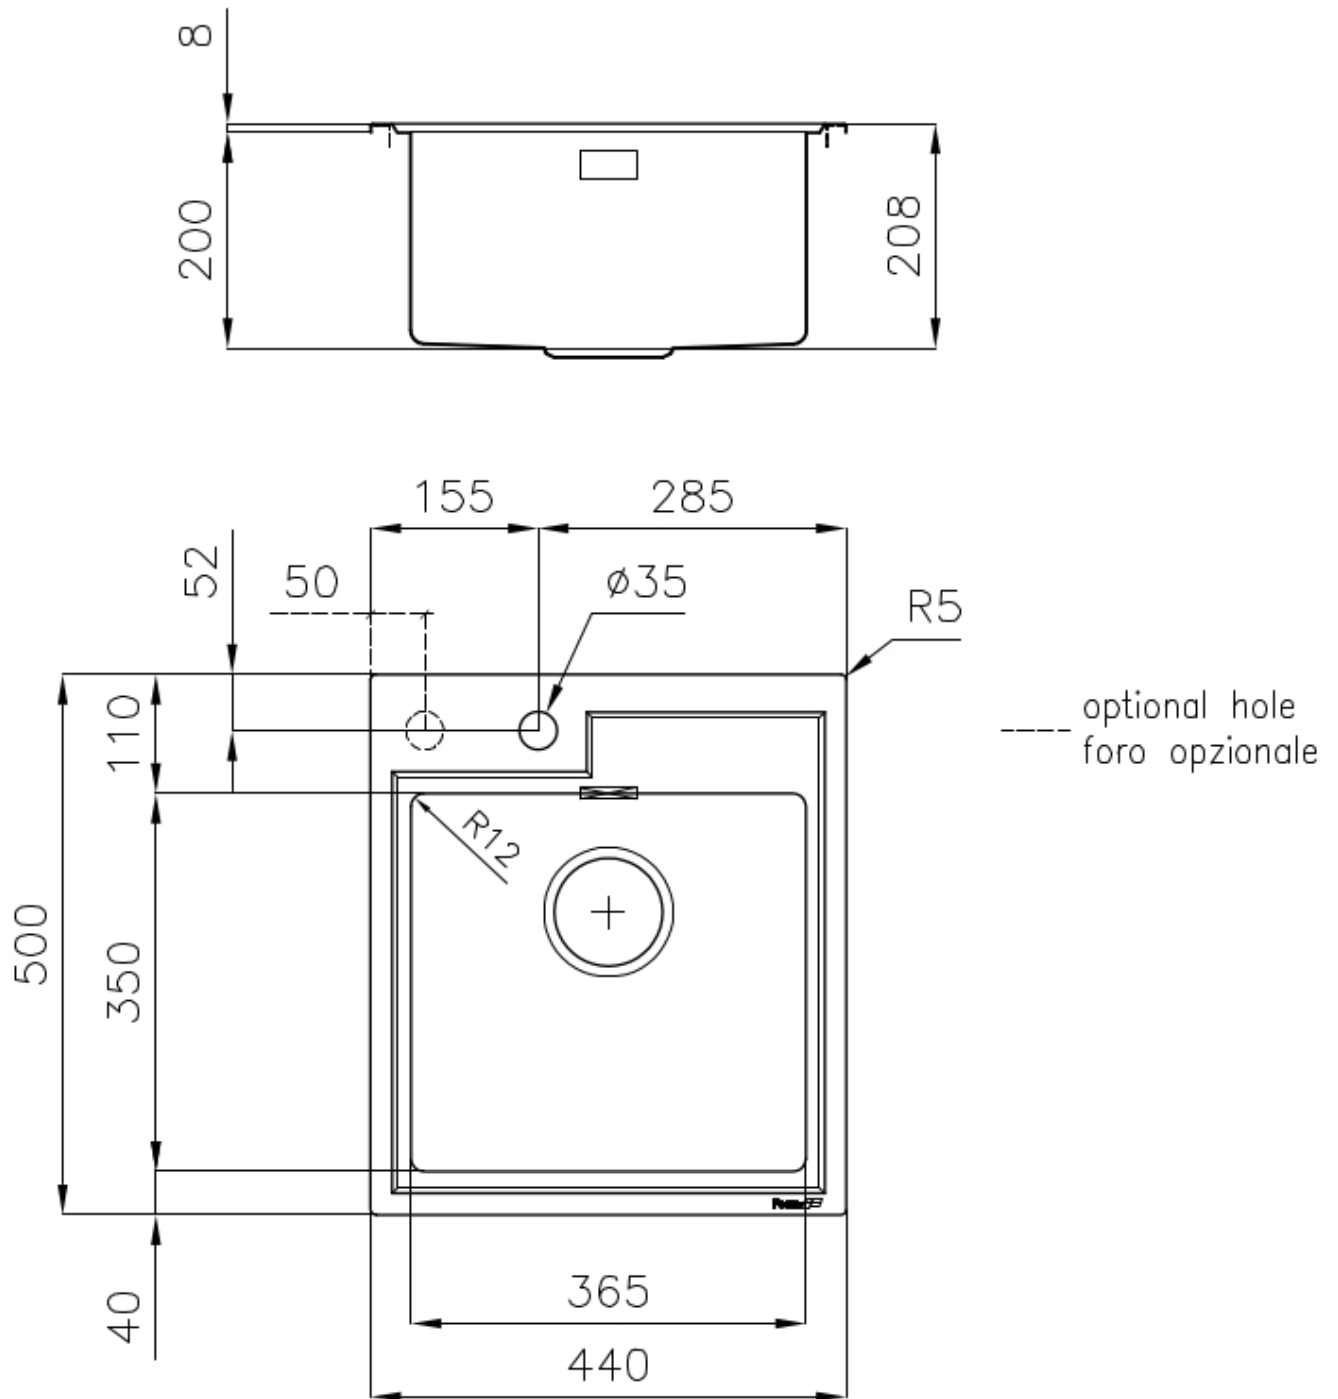

TECHNICAL DATA